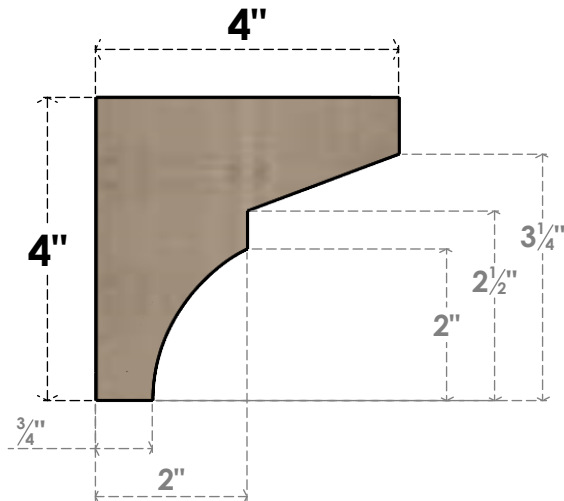

ITEM NUMBER: CORU04X04X04MONRCPR

4"W X 4"D X 4"H SERIES 1 WIDE MONTEREY ROUGH CEDAR TIMBERTHANE
FAUX WOOD CORBEL, PRIMED

SIDE PROFILE

FRONT PROFILE

ISOMETRIC

EKENA MILLWORK
2300 WEST MAIN ST.
CLARKSVILLE, TX 75426
TOLL FREE: 866-607-0453
WWW.EKENAMILLWORK.COM

NOTES

1. INSTALLATION TO BE COMPLETED IN ACCORDANCE WITH MANUFACTURER'S SPECIFICATIONS.
2. DRAWING MAY NOT BE TO SCALE
3. THIS DRAWING IS INTENDED FOR DESIGN AND PLANNING PURPOSES ONLY.
4. ALL INFORMATION CONTAINED HEREIN WAS CURRENT AT THE TIME OF DEVELOPMENT BUT MUST BE REVIEWED AND APPROVED BY THE PRODUCT MANUFACTURER TO BE CONSIDERED ACCURATE.
5. TIMBERTHANE ARCHITECTURAL PRODUCTS ARE MADE FROM HIGH DENSITY URETHANE AND COME FACTORY PRIMED