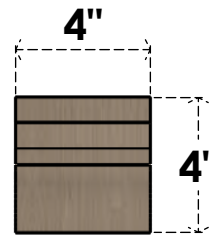

ITEM NUMBER: CORU04X04X04MONRCPR

4"W X 4"D X 4"H SERIES 1 WIDE MONTEREY ROUGH CEDAR TIMBERTHANE
FAUX WOOD CORBEL, PRIMED

SIDE PROFILE

FRONT PROFILE

ISOMETRIC

EKENA MILLWORK
2300 WEST MAIN ST.
CLARKSVILLE, TX 75426
TOLL FREE: 866-607-0453
WWW.EKENAMILLWORK.COM