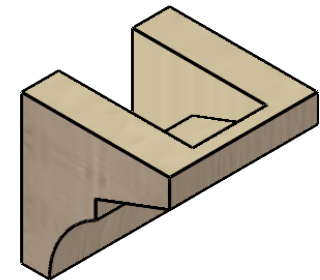

ITEM NUMBER: CORU04X04X04MONRCPR

4"W X 4"D X 4"H SERIES 1 WIDE MONTEREY ROUGH CEDAR TIMBERTHANE
FAUX WOOD CORBEL, PRIMED

SIDE PROFILE

FRONT PROFILE

ISOMETRIC

EKENA MILLWORK
2300 WEST MAIN ST.
CLARKSVILLE, TX 75426
TOLL FREE: 866-607-0453
WWW.EKENAMILLWORK.COM

NOTES

1. INSTALLATION TO BE COMPLETED IN ACCORDANCE WITH MANUFACTURER'S SPECIFICATIONS.
2. DRAWING MAY NOT BE TO SCALE
3. THIS DRAWING IS INTENDED FOR DESIGN AND PLANNING PURPOSES ONLY.
4. ALL INFORMATION CONTAINED HEREIN WAS CURRENT AT THE TIME OF DEVELOPMENT BUT MUST BE REVIEWED AND APPROVED BY THE PRODUCT MANUFACTURER TO BE CONSIDERED ACCURATE.
5. TIMBERTHANE ARCHITECTURAL PRODUCTS ARE MADE FROM HIGH DENSITY URETHANE AND COME FACTORY PRIMED